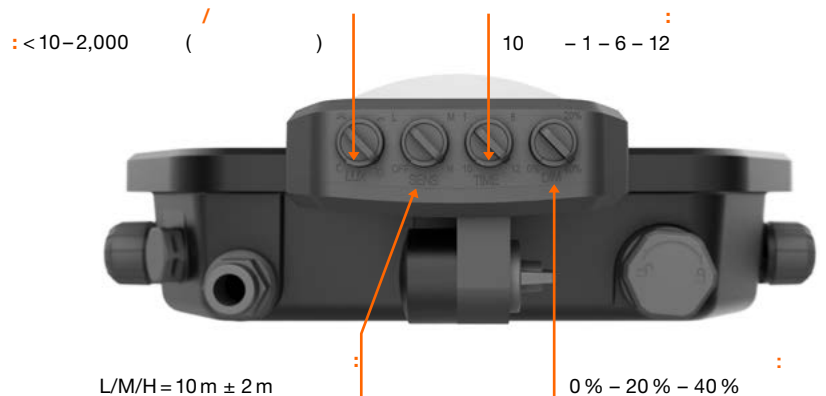

FLOODLIGHT GEN 4

C4

FLOODLIGHT GEN 4

FLOODLIGHT GEN 4 SENSOR:

FLOODLIGHT GEN 4 SENSOR

FLOODLIGHT GEN 4.

EN ISO 12944-2

Gen 4