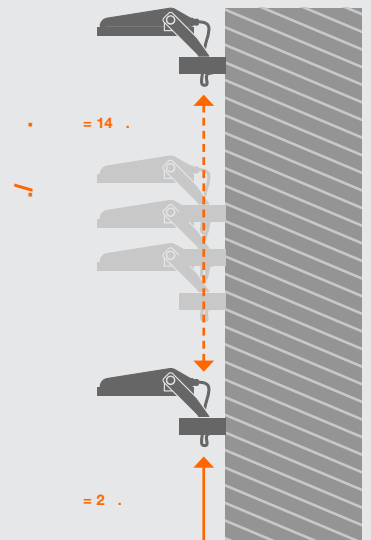

EN ISO 12944-2

Gen 4

C4,

*FLOODLIGHT GEN 4:

FLOODLIGHT GEN 4				
	( )	( )	( )	( )
2-4				
FL 10 P 8W 1K2LM 830 PS SY100 BK	8	1200	2	4
FL 20 P 17W 2K4LM 830 PS SY100 BK	17	2400	2	4
FL 50 P 41W 6KLM 830 PS SY100 BK	41	6000	2	4
4-14				
FL 100 P 69W 10KLM 830 PS SY100 BK	69	10000	4	8
FL 150 P 100W 15KLM 830 PS SY100 BK	100	15000	6	10
FL 200 P 133W 20KLM 830 PS SY100 BK	133	20000	6	10
FL 250 P 167W 25KLM 830 PS SY100 BK	167	25000	6	14