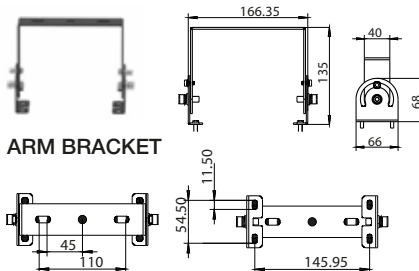

МОНТАЖНАЯ СКОБА

HB BRACKET 95 120 145 195W 4099854328312

HIGHBAY VALUE 180 lm/W

Наименование продукта	Артикул (EAN)	Вт	лм	К	
HB V 95W 840 60DEG IP66 EUE LEDV	4099854326356	95	16625	4000	60
HB V 95W 840 90DEG IP66 EUE LEDV	4099854326363	95	17100	4000	90
HB V 95W 857 60DEG IP66 EUE LEDV	4099854326370	95	16625	5700	60
HB V 95W 857 90DEG IP66 EUE LEDV	4099854326387	95	17100	5700	90
HB V 95W 865 60DEG IP66 EUE LEDV	4099854326394	95	16625	6500	60
HB V 95W 865 90DEG IP66 EUE LEDV	4099854326400	95	17100	6500	90
HB V 120W 840 60DEG IP66 EUE LEDV	4099854326448	120	21000	4000	60
HB V 120W 840 90DEG IP66 EUE LEDV	4099854326455	120	21600	4000	90
HB V 120W 857 60DEG IP66 EUE LEDV	4099854326462	120	21000	5700	60
HB V 120W 857 90DEG IP66 EUE LEDV	4099854326479	120	21600	5700	90
HB V 120W 865 60DEG IP66 EUE LEDV	4099854326486	120	21000	6500	60
HB V 120W 865 90DEG IP66 EUE LEDV	4099854326493	120	21600	6500	90
HB V 145W 840 60DEG IP66 EUE LEDV	4099854326530	145	25375	4000	60
HB V 145W 840 90DEG IP66 EUE LEDV	4099854326547	145	26100	4000	90
HB V 145W 857 60DEG IP66 EUE LEDV	4099854326554	145	25375	5700	60
HB V 145W 857 90DEG IP66 EUE LEDV	4099854327346	145	26100	5700	90
HB V 145W 865 60DEG IP66 EUE LEDV	4099854327384	145	25375	6500	60
HB V 145W 865 90DEG IP66 EUE LEDV	4099854327391	145	26100	6500	90
HB V 195W 840 60DEG IP66 EUE LEDV	4099854327438	195	34125	4000	60
HB V 195W 840 90DEG IP66 EUE LEDV	4099854327650	195	35100	4000	90
HB V 195W 857 60DEG IP66 EUE LEDV	4099854327728	195	34125	5700	60
HB V 195W 857 90DEG IP66 EUE LEDV	4099854327735	195	35100	5700	90
HB V 195W 865 60DEG IP66 EUE LEDV	4099854327742	195	34125	6500	60
HB V 195W 865 90DEG IP66 EUE LEDV	4099854327780	195	35100	6500	90